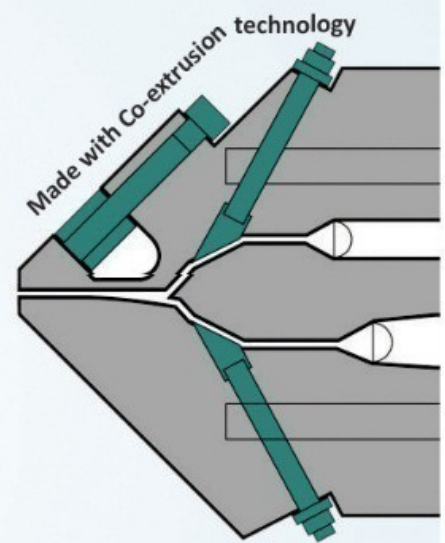

## 3 Layer PVC sheets for PVC Doors

Available with PVC foils

- Made with Rigid PVC layers
- Surface density > 800
- Replacing conventional Ply
- Regular colors: White, Ivory & Wood
- Shore D hardness > 80
- Suitable for PVC Door making
- Colors available on MOQ
- Thickness range: 3 mm, 4 mm, 5 mm, 6 mm